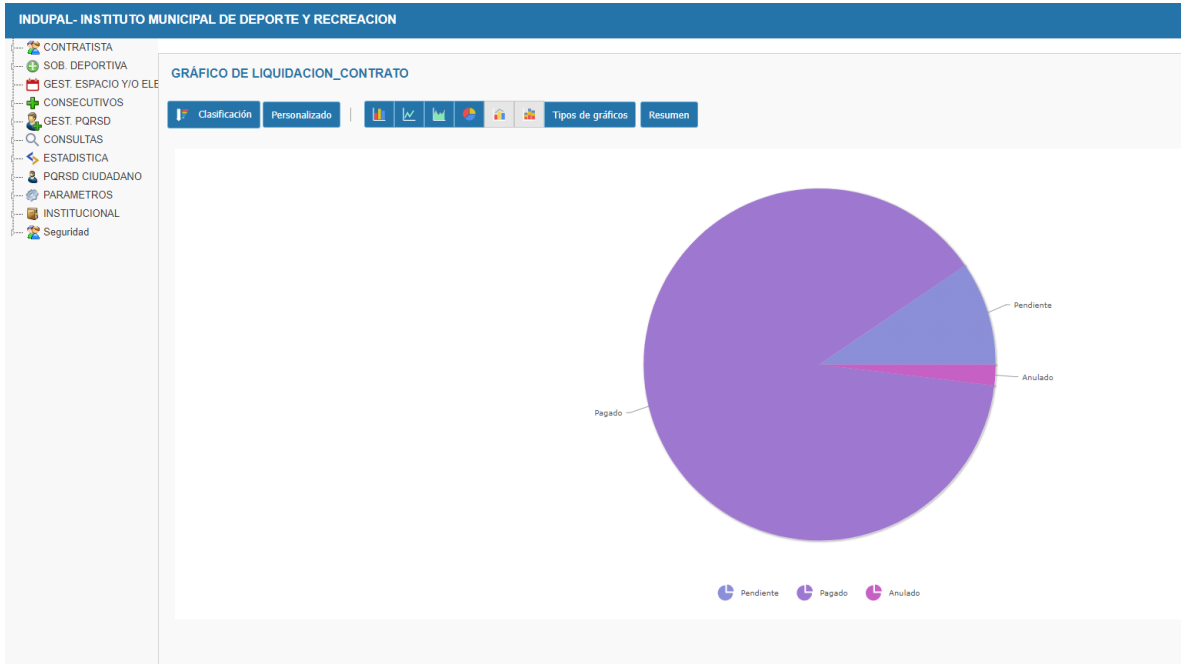

USO DEL SERVIDOR XAMPP COMO MOTOR DE BASE DE DATOS PARA HERRAMIENTA CONSTRUIDA PARA LAS PQRSD

localhost / 127.0.0.1 / inderdata

phpMyAdmin

Tabla

Tabla	Acción	Files	Tipo	Cotejamiento	Tamaño	Residuo a depurar
art	Examinar Estructura Buscar Insertar Vaciar Eliminar	2	InnoDB	utf8_general_ci	16.0 KB	-
anio	Examinar Estructura Buscar Insertar Vaciar Eliminar	1	InnoDB	utf8_general_ci	16.0 KB	-
barrio	Examinar Estructura Buscar Insertar Vaciar Eliminar	2	InnoDB	utf8_general_ci	16.0 KB	-
calendario	Examinar Estructura Buscar Insertar Vaciar Eliminar	49	InnoDB	utf8_general_ci	16.0 KB	-
cebsena	Examinar Estructura Buscar Insertar Vaciar Eliminar	9	InnoDB	utf8_general_ci	48.0 KB	-
contrato	Examinar Estructura Buscar Insertar Vaciar Eliminar	0	InnoDB	utf8_general_ci	16.0 KB	-
contratos_indupal	Examinar Estructura Buscar Insertar Vaciar Eliminar	0	InnoDB	utf8_general_ci	16.0 KB	-
dependencia	Examinar Estructura Buscar Insertar Vaciar Eliminar	12	InnoDB	utf8_general_ci	16.0 KB	-
director	Examinar Estructura Buscar Insertar Vaciar Eliminar	1	InnoDB	utf8_general_ci	32.0 KB	-
eps	Examinar Estructura Buscar Insertar Vaciar Eliminar	2	InnoDB	utf8_general_ci	16.0 KB	-
estado	Examinar Estructura Buscar Insertar Vaciar Eliminar	2	InnoDB	utf8_general_ci	16.0 KB	-
estado_pago	Examinar Estructura Buscar Insertar Vaciar Eliminar	3	InnoDB	utf8_general_ci	16.0 KB	-
estado_pgrsd	Examinar Estructura Buscar Insertar Vaciar Eliminar	3	InnoDB	utf8_general_ci	16.0 KB	-
funcionarios	Examinar Estructura Buscar Insertar Vaciar Eliminar	14	InnoDB	utf8_general_ci	16.0 KB	-
liquidacion_contrato	Examinar Estructura Buscar Insertar Vaciar Eliminar	105	InnoDB	utf8_general_ci	16.0 KB	-
paz_y_salvo	Examinar Estructura Buscar Insertar Vaciar Eliminar	0	InnoDB	utf8_general_ci	16.0 KB	-
pension	Examinar Estructura Buscar Insertar Vaciar Eliminar	2	InnoDB	utf8_general_ci	16.0 KB	-
pgrsd	Examinar Estructura Buscar Insertar Vaciar Eliminar	45	InnoDB	utf8_general_ci	16.0 KB	-
sc_log	Examinar Estructura Buscar Insertar Vaciar Eliminar	2,277	InnoDB	utf8_general_ci	304.0 KB	-
sec1_apps	Examinar Estructura Buscar Insertar Vaciar Eliminar	114	InnoDB	utf8_general_ci	16.0 KB	-
sec1_groups	Examinar Estructura Buscar Insertar Vaciar Eliminar	7	InnoDB	utf8_general_ci	12.0 KB	-
sec1_groups_apps	Examinar Estructura Buscar Insertar Vaciar Eliminar	798	InnoDB	utf8_general_ci	112.0 KB	-
sec1_logged	Examinar Estructura Buscar Insertar Vaciar Eliminar	161	InnoDB	utf8_general_ci	16.0 KB	-
sec1_users	Examinar Estructura Buscar Insertar Vaciar Eliminar	12	InnoDB	utf8_general_ci	16.0 KB	-
sec1_users_groups	Examinar Estructura Buscar Insertar Vaciar Eliminar	12	InnoDB	utf8_general_ci	12.0 KB	-
sec1_users_servicio	Examinar Estructura Buscar Insertar Vaciar Eliminar	19	InnoDB	utf8_general_ci	12.0 KB	-

27°C
Luzia Igara

4:28 p.m.
14/03/2022